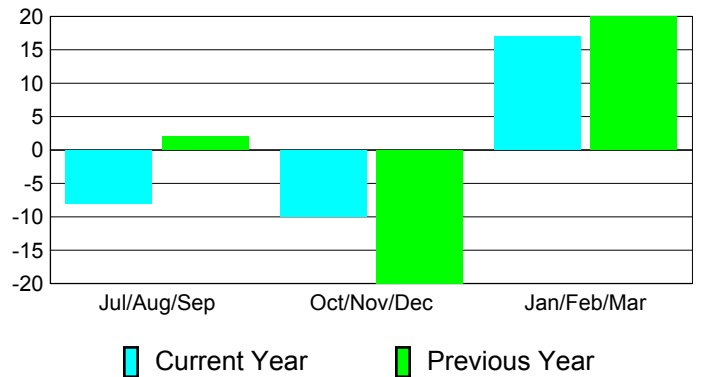

**Membership Results
2010-2011**

**Membership
2009-2010**

Month	Net Memb Goal	Actual New Memb	Actual Dropped Memb	Gain/Loss of Memb	Gain/Loss of Memb
Jul/Aug/Sep	-5	23	-31	-8	2
Oct/Nov/Dec	20	41	-51	-10	-20
Jan/Feb/Mar	0	54	-37	17	20
Totals	15	118	-119	-1	2

Membership Results 2010-2011

Goal, New, Dropped, Gain/Loss

Comparison of Membership Gain/Loss

Current Year Compared to the Previous Year

Gender Comparison 2010-2011

Jul/Aug/Sep

Oct/Nov/Dec

Jan/Feb/Mar