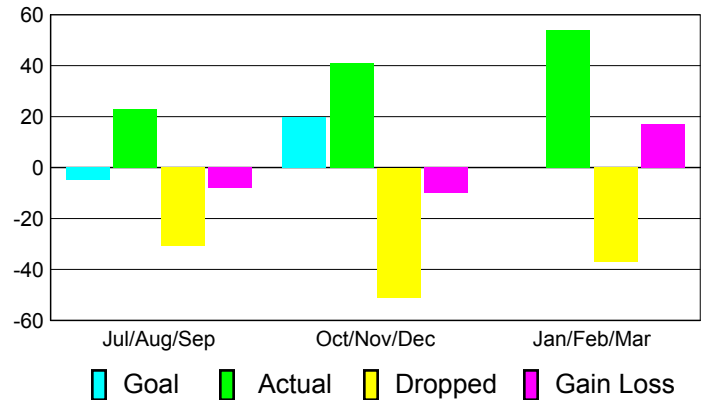

Membership Results 2010-2011

Goal, New, Dropped, Gain/Loss

Comparison of Membership Gain/Loss

Current Year Compared to the Previous Year