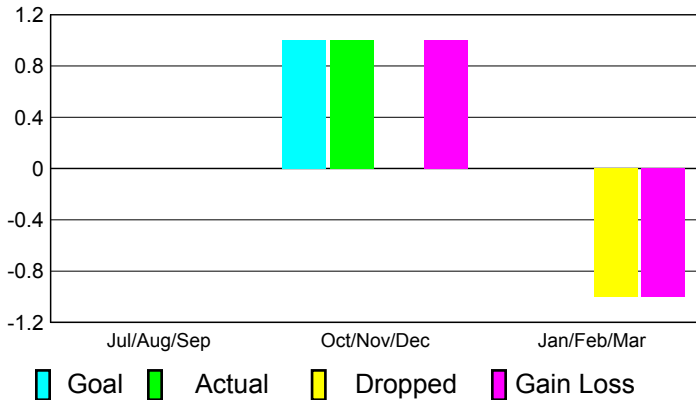

2010-2011 GMT Reports for District (or Undistricted) **District 103CC**

GMT: **JACQUES 'JACK' VERBEKE** Location: **FRANCE**

GMT CA: **4**

CLUBS

**Club Results
2010-2011**

**Clubs
2009-2010**

Month	New Club Goal	Actual New Clubs	Actual Dropped Clubs	Gain/Loss of Clubs	Gain/Loss of Clubs
Jul/Aug/Sep	0	0	0	0	0
Oct/Nov/Dec	1	1	0	1	0
Jan/Feb/Mar	0	0	-1	-1	0
Totals	1	1	-1	0	0

Club Results 2010-2011

Goal, New, Dropped, Gain/Loss

Comparison of Club Gain/Loss

Current Year Compared to the Previous Year

YTD Status Quo Clubs 2010-2011

Status Quo Clubs Compared to Status Quo Members

MEMBERSHIP